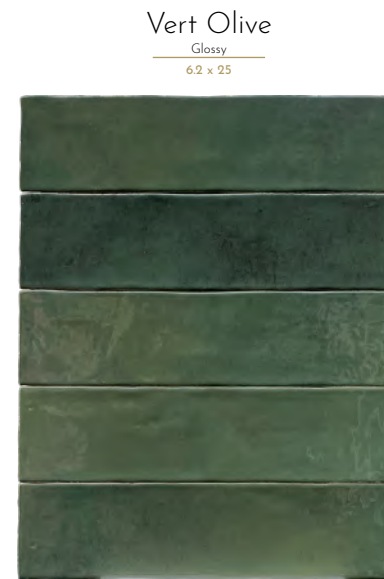

Studio Vert Olive

REVOIR PARIS | Office: Brusselsesteenweg 319 - 3090 Overijse - BELGIUM
info@revoirparis.be | +32 2 669 16 40 | www.revoirparis.be

We reinvent authentic style.

Studio

REVOIR PARIS
a primitive filices

Belgian Brand