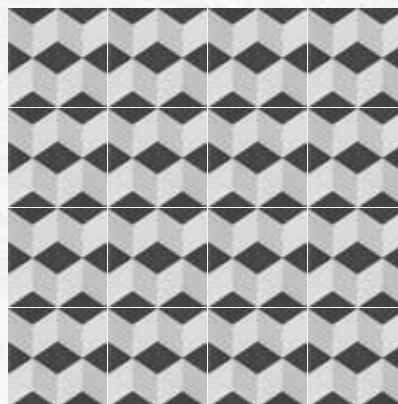

ROSALIE

CERAMIC PATTERN TILE ROSALIE

CERAMIC PATTERN TILE TOUQUET LIGNE & COIN

Collection: LA MADELEINE

TOUQUET

LIGNE & COIN

Revoir Paris

SYRAH BLEU

VICTOR

CERAMIC PATTERN TILE VICTOR

ZELIE BLEU

ZELIE GRIS

ZELIE NOIR

CERAMIC PATTERN TILE ZELIE NOIR

Model: LA MADELAINE
Size: 20 X 20 cm (7.9 x 7.9 in)
Thickness: 8 mm
Material type: GRES

8 mm Dikte - Thickness - Epaisseur