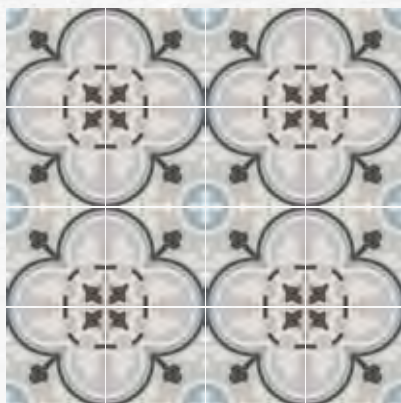

PATTERNED TILES SUIT ANY
INTERIOR AND CAN BE USED IN
KITCHENS, ENTRANCE HALLS,
LIVING AREAS AND BATHROOMS.

CERAMIC PATTERN TILE ESMEE

ESMEE

EMILE

EDITH

EVORA

FITOU OCEAN

CERAMIC PATTERN TILE FLORA

FLORA

FLAVIE BLANC

FLAVIE GRIS

FLAVIE BLEU

FLAVIE NOIR

FLOW GRIS

FLOW MARRON

CERAMIC PATTERN TILE FLOW MARRON