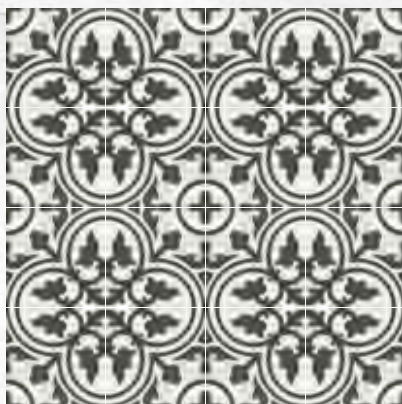

PATTERNED TILES SUIT ANY
INTERIOR AND CAN BE USED IN
KITCHENS, ENTRANCE HALLS,
LIVING AREAS AND BATHROOMS.

CERAMIC PATTERN TILE ESMEE

ESMEE

EMILE

EDITH

EVORA

FITOU OCEAN

CERAMIC PATTERN TILE FLORA

FLORA

FLAVIE BLANC

FLAVIE GRIS

FLAVIE BLEU

FLAVIE NOIR

FLOW GRIS

FLOW MARRON

CERAMIC PATTERN TILE FLOW MARRON